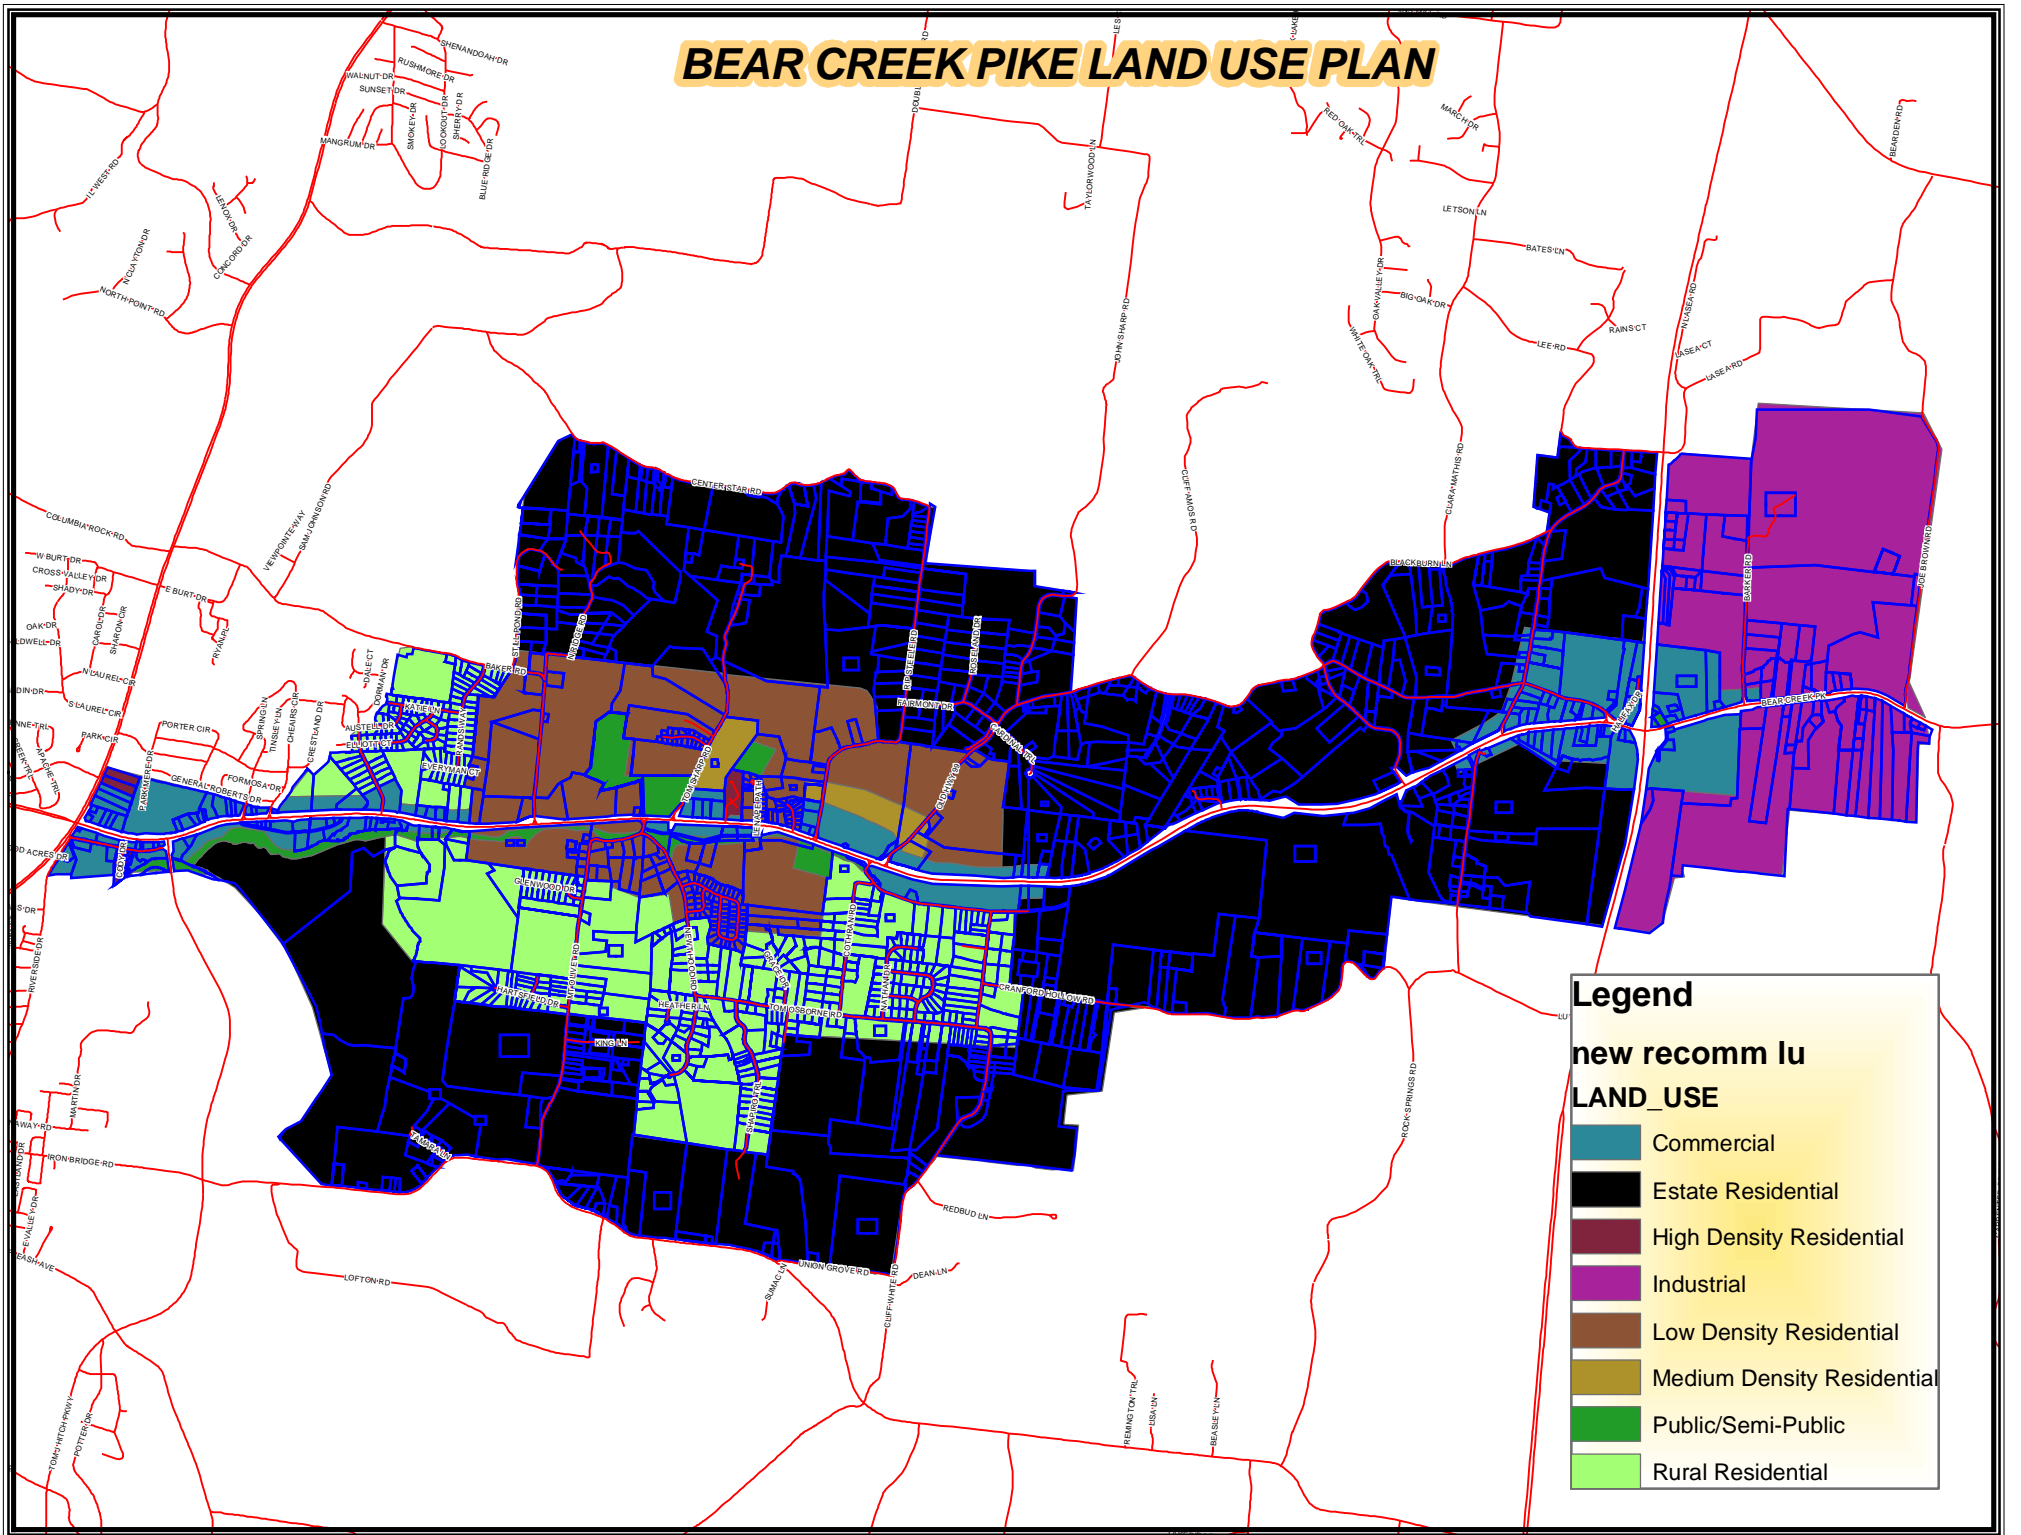

BEAR CREEK PIKE LAND USE PLAN

Legend

new recomm lu
LAND_USE

- Commercial
- Estate Residential
- High Density Residential
- Industrial
- Low Density Residential
- Medium Density Residential
- Public/Semi-Public
- Rural Residential