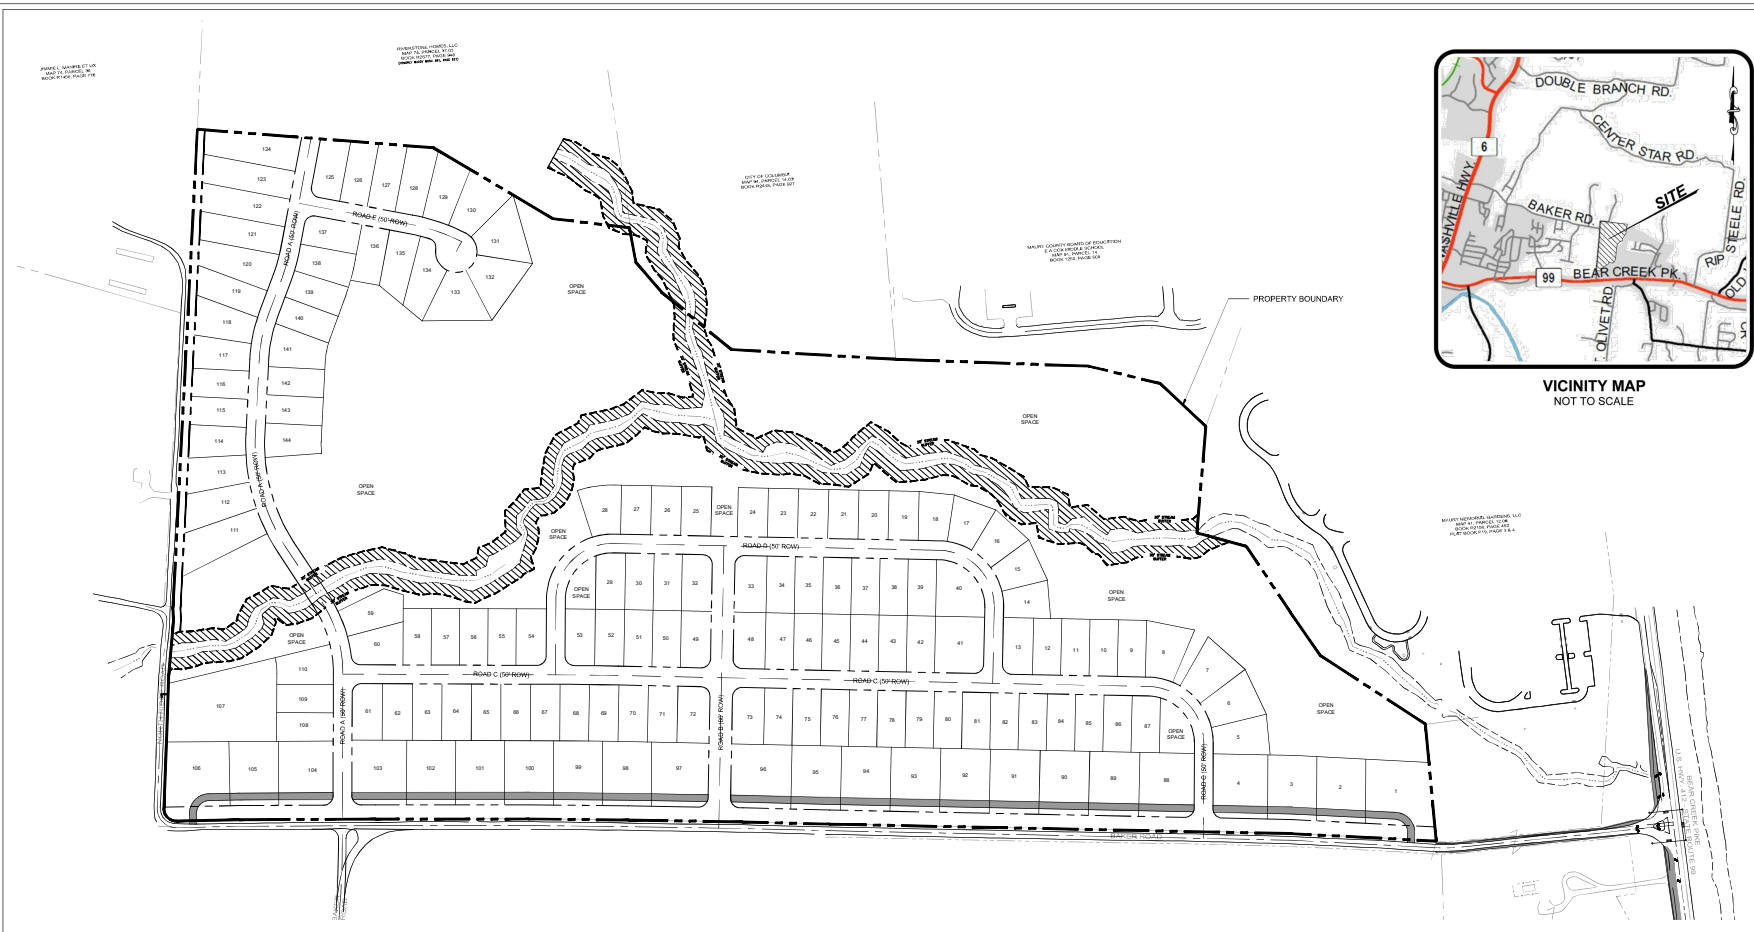

HERITAGE GREEN
CONCEPT PLAN
MAP 74 - PARCEL 37
626 BAKER ROAD
COLUMBIA, MAURY COUNTY, TENNESSEE

- KS 100
- TS 100
- ES 100
- MS 100

CONCEPT PLAN

C2.0

LDC 2009

50' ROW TYPICAL SECTION
N.T.S.