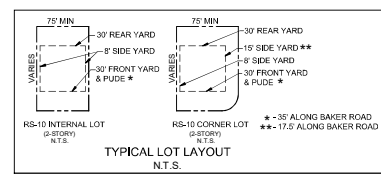

TYPICAL LOT LAYOUT
N.T.S.

RESIDENTIAL LOCAL STREET
SD-01