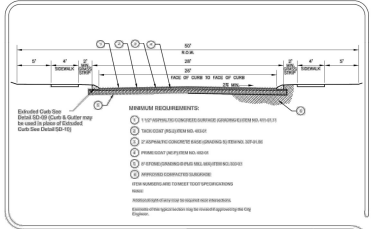

HERITAGE GREEN
CONCEPT PLAN
MAP 74 - PARCEL 37
626 BAKER ROAD
COLUMBIA, MAURY COUNTY, TENNESSEE

- KS 100
- TS 100
- ES 100
- MS 100

CONCEPT PLAN

C2.0

LDC 2009

50' ROW TYPICAL SECTION
N.T.S.