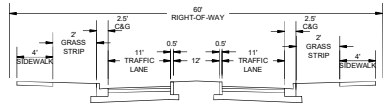

BOULEVARD SECTION (60' ROW)
N.T.S.